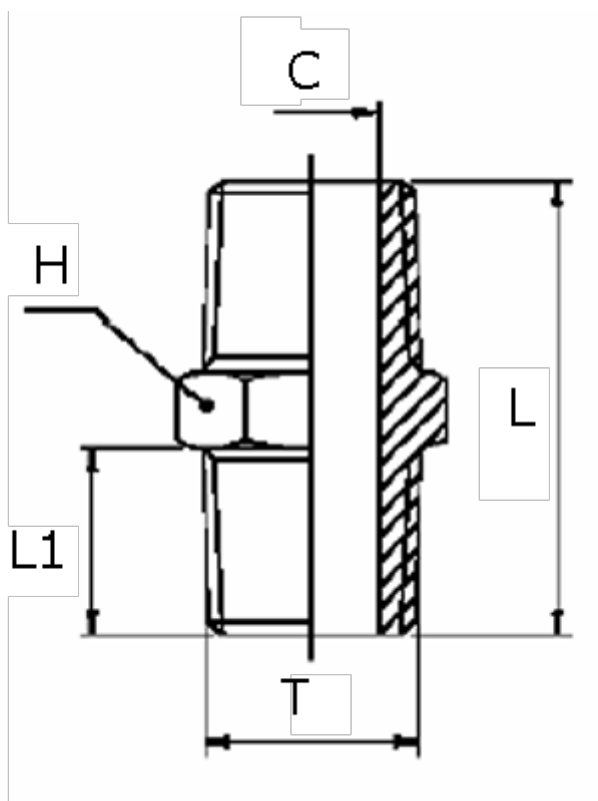

Article number: 5891110TR14

Description: Nipple 1110TR  
R1/4"

## Measures

C = 7.5

H = 14

L = 26.5

L1 = 11.0

T = 1/4"